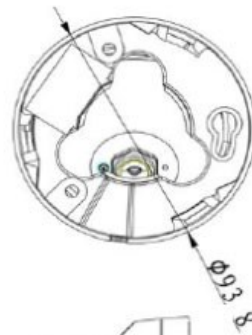

CP- UVC-D1100L2

1 MP HDCVI IR Dome Camera - 20 Mtr.

CP PLUS
CORAL

Main Features

- 1/2.9" 1MP HQIS Pro
- 25/30fps@720P
- Day/Night(ICR), AWB, AGC, BLC, 3D-DNR
- 3.6mm fixed lens (6mm optional)
- IR Range of 20 M, Smart IR
- High speed, long distance real-time transmission

*Product casing and specifications are subject to change without prior notice

CP- UVC-D1100L2

1 MP HDCVI IR Dome Camera - 20 Mtr.

Feature

Image Sensor
Minimum Illumination
Shutter Speed
Lens
Video Streaming
Video Output
ICR
IR
Operating Temperature
Power Source
Power Consumption
Dimension
Weight

Specification

1/2.9" 1Megapixel HQIS Pro
0.01Lux@F1.2(AGC ON),0Lux IR on
1/50s~1/100,000s
3.6mm (6mm optional)
720P@25 fps
1-channel BNC HDCVI high definition video output
Auto(ICR)/B&W/Color
IR Range of 20 M, Smart IR
-30°C~+60°C/ Less than 95%RH (no condensation)
DC12V±10%
Max 2.5W
Φ93.8 x 82.2mm
200g